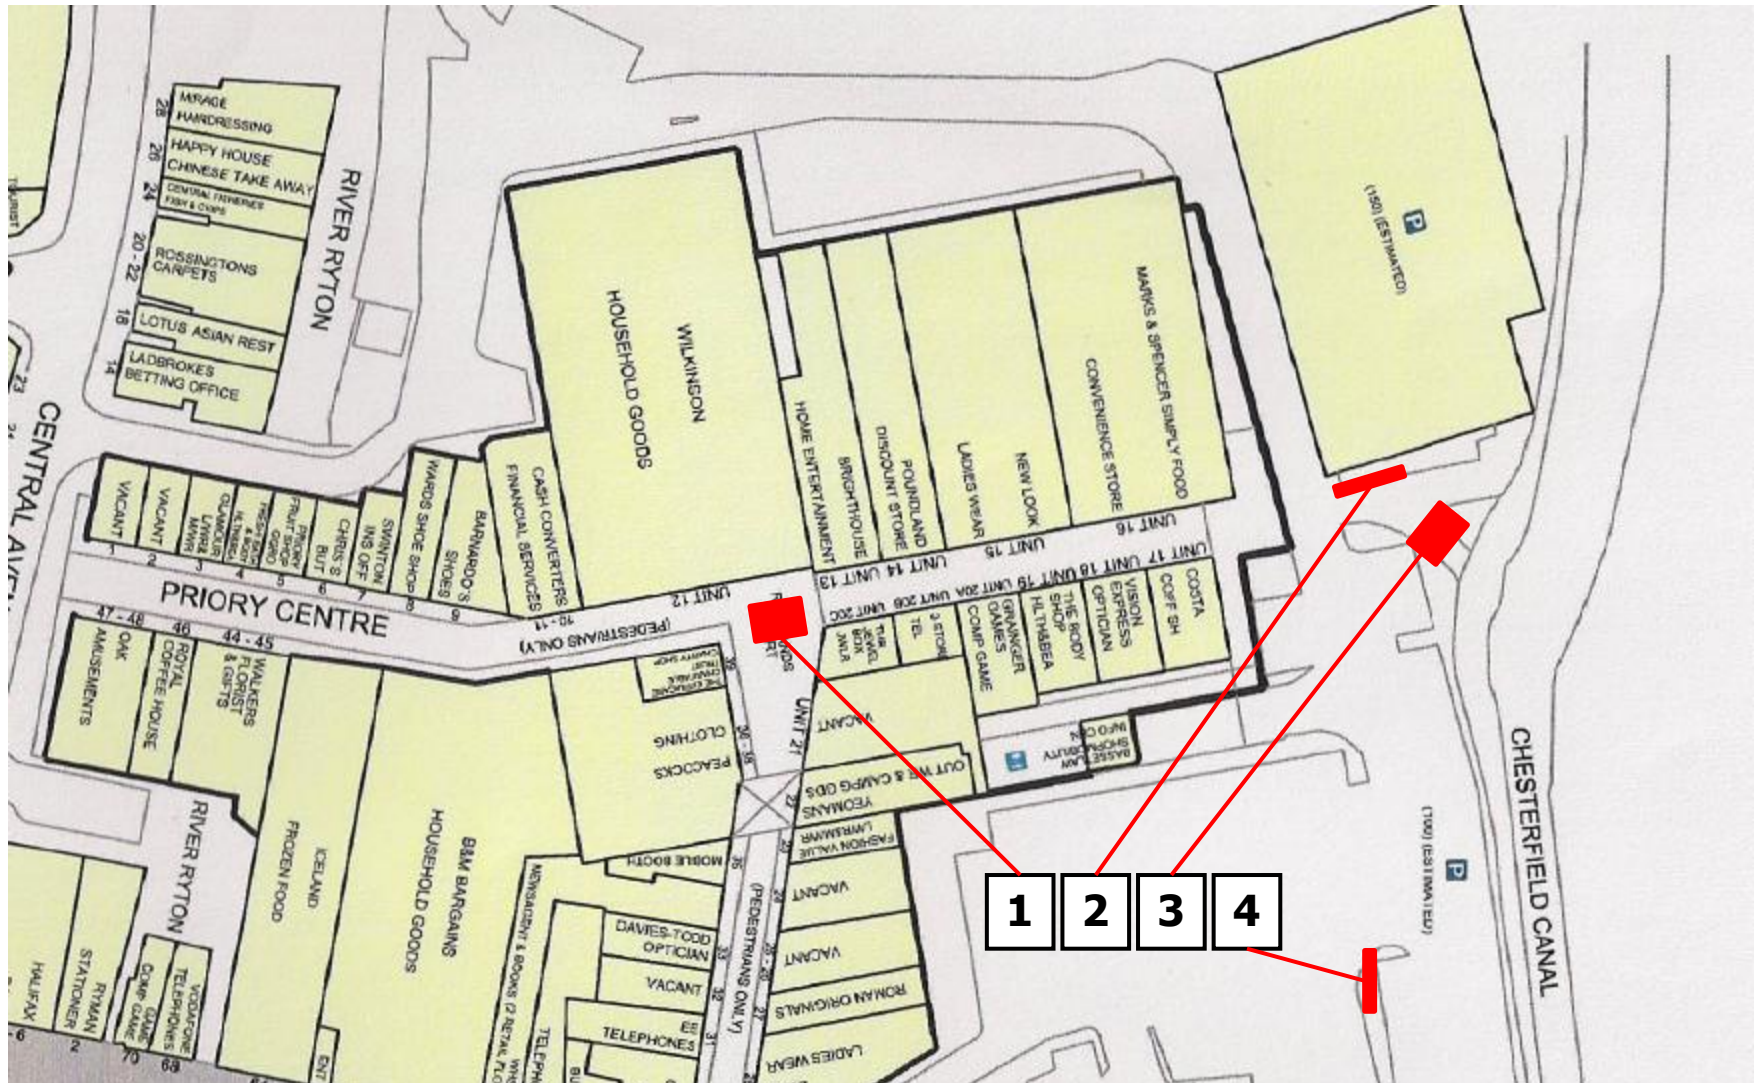

# Priority Shopping Centre Commercialisation Location Map

| Site Name               | Dimensions (w x d x h)    | Power           | Vehicles |
|-------------------------|---------------------------|-----------------|----------|
| 1 - Central Square      | 6m x 3m                   | 1 x 13 amp      | Yes      |
| 2 - Advertisement Frame | 3.7m x 1.10m              | No              | No       |
| 3 - Car Park            | 5m x 3m (no height limit) | Can be arranged | Yes      |
| 4 - Advertisement Frame | 3.7m x 1.10m              | No              | No       |